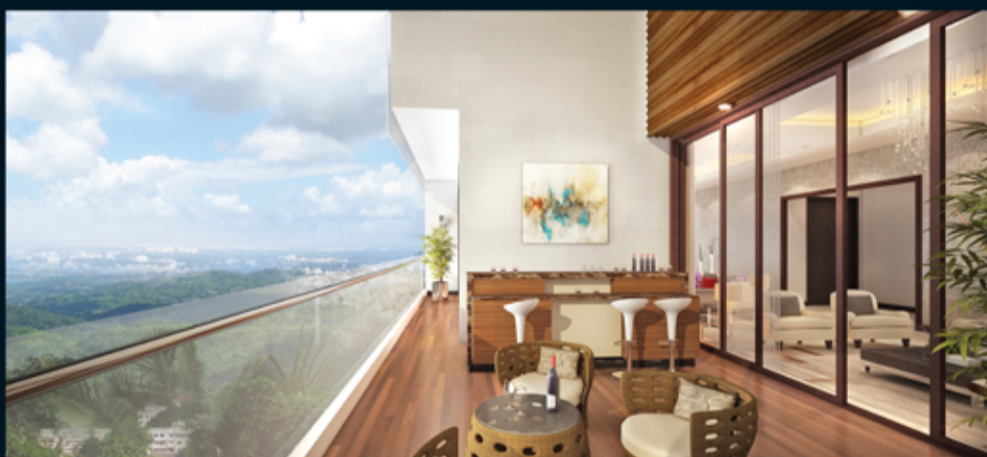

**SHILOH**

AN APARTMENT OR VILLA OR BOTH?

One stand alone Tower, with limited edition Villaments  
and a Private Rooftop Recreation area.  
4BHK Villaments at MODEL COLONY.  
2 minutes from the University of Pune.

**SANCTUM**

AN ADDRESS THAT SPEAKS FOR ITSELF.

Four Towers, spread across Four acres in the heart of Baner.  
With an array of active lifestyle amenities.  
3 & 4 BHK Luxury Residences at BANER.  
2 minutes from Aundh and 15 minutes from the Expressway.